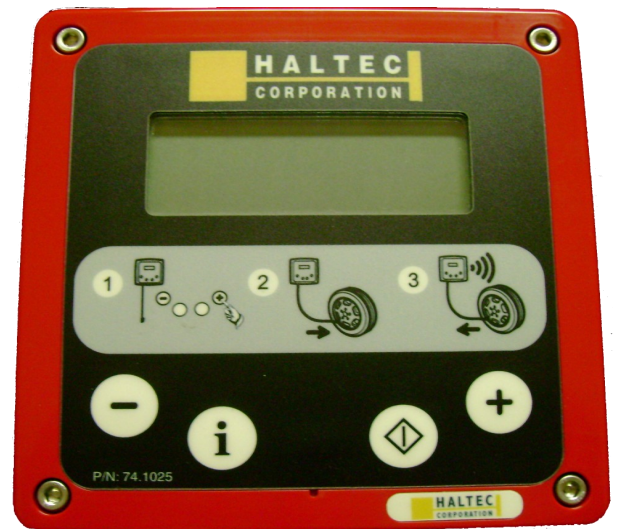

800-321-6471

THE WORLD'S LEADING SUPPLIER OF SAFETY,
ACCURACY & EFFICIENCY IN TIRE INFLATION

89MXA / 89XDA INFLATOR SYSTEMS

89MXA

89MXA PRODUCT BENEFITS:

- INFLATES OR DEFLATES 5- 145 PSI AUTOMATICALLY
- ACCURATE TO WITHIN .3 PSI
- SELF CALIBRATES EVERY 6 MINUTES
- 1/4" INLET & OUTLET
- MAINTENANCE FREE
- INDOOR USE ONLY
- CAN BE CUSTOMIZED TO ANY CORPORATE IMAGE / TEXT

89XDA

89XDA PRODUCT BENEFITS:

- THE HEAVY DUTY, WEATHERPROOF AND VANDAL RESISTANT ENCLOSURE OF THE 89XDA MAKES IT IDEAL FOR ALMOST ANY INDOOR OR OUTDOOR LOCATION.
- INFLATES OR DEFLATES 5-145 PSI AUTOMATICALLY
- ACCURATE TO WITHIN .3 PSI
- SELF CALIBRATES EVERY 6 MINUTES
- 1/4" INLET & OUTLET
- MAINTENANCE FREE
- CAN BE CUSTOMIZED TO ANY CORPORATE IMAGE / TEXT